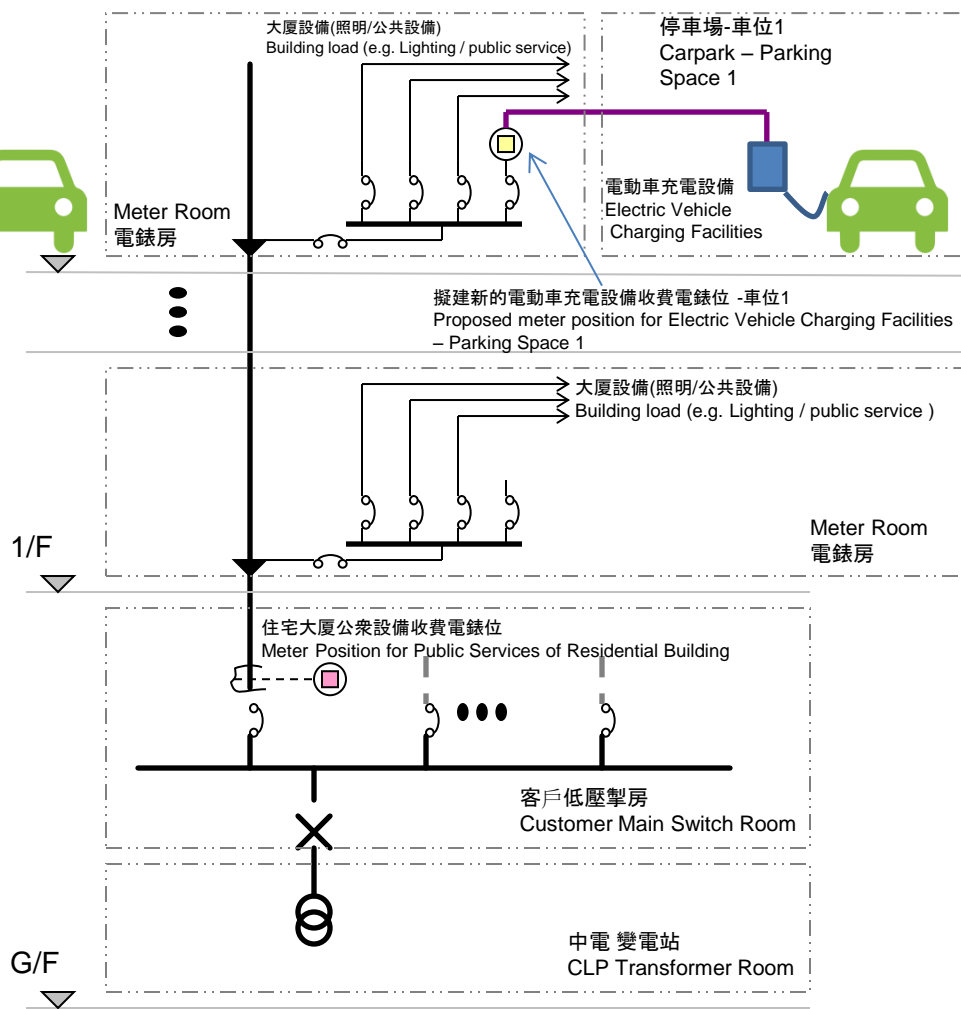

# The Supply Scheme

- Eligible for those who own or rent a car park in a high rise building.
- Non-Residential Tariff (NRT) rates will be applied to the EV charging energy.
- Two metering options for choice.
- The charging facilities have to be installed by the customers.
- CLP will install a separate meter and open an electricity account for the EV charger.

**Option (1)** From building supply un-metered point (often far away from the car park)

**Option 2)** Tapping supply from the nearest common supply point plus sub metering

**Sub-metering option is allowed for EV charging**